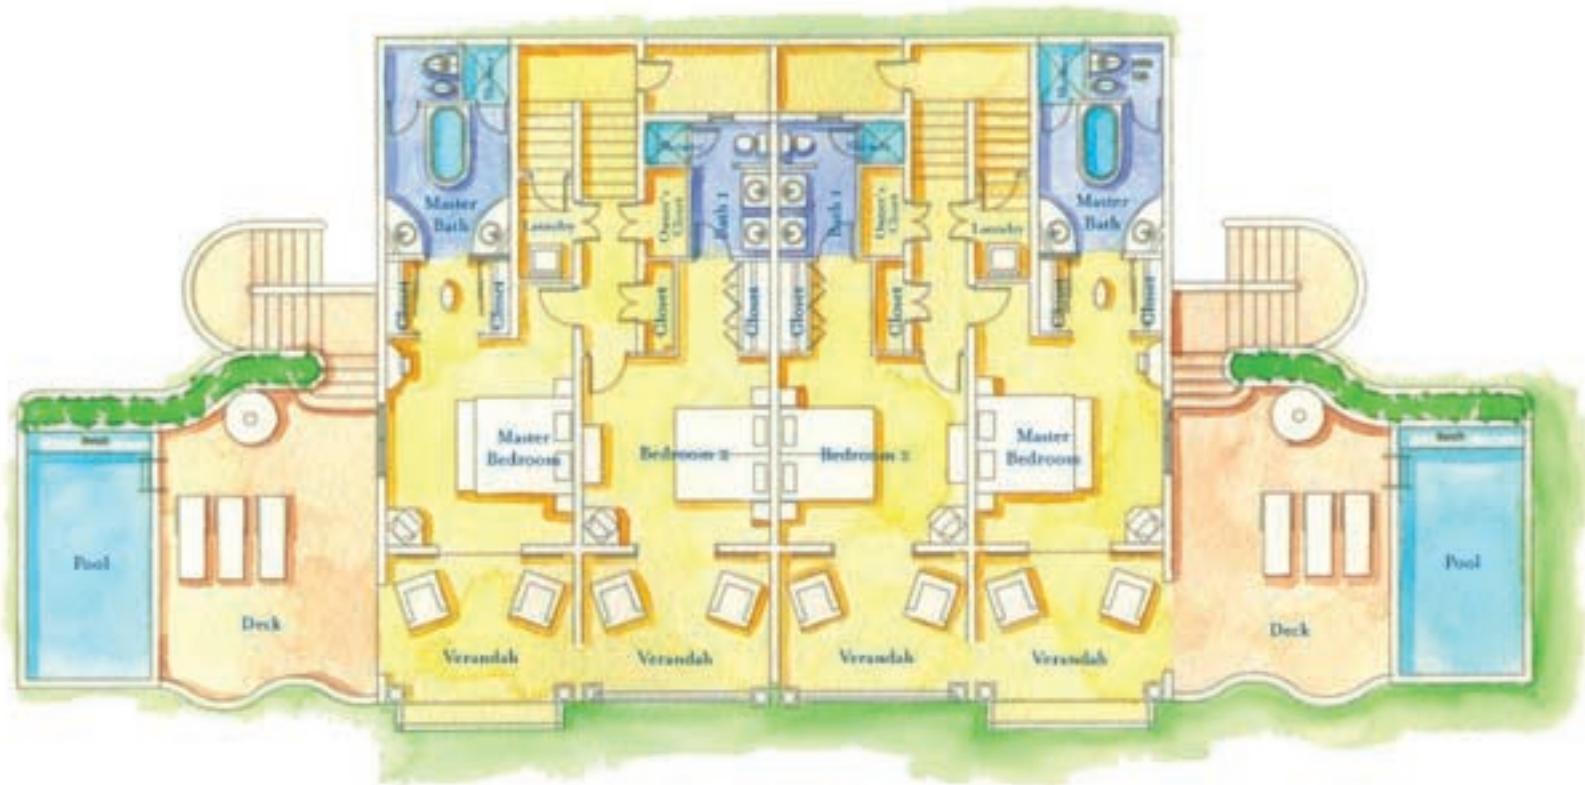

Savan Duplex
Artist's Impression

Golf & Beach Villas
CANOUAN ISLAND

Savan Duplex - First Floor
Ground and First Floor Total - 240 sq m (2,583 sq.ft.)

Savan Duplex - Ground Floor
Ground and First Floor Total - 240 sq m (2,583 sq.ft.)